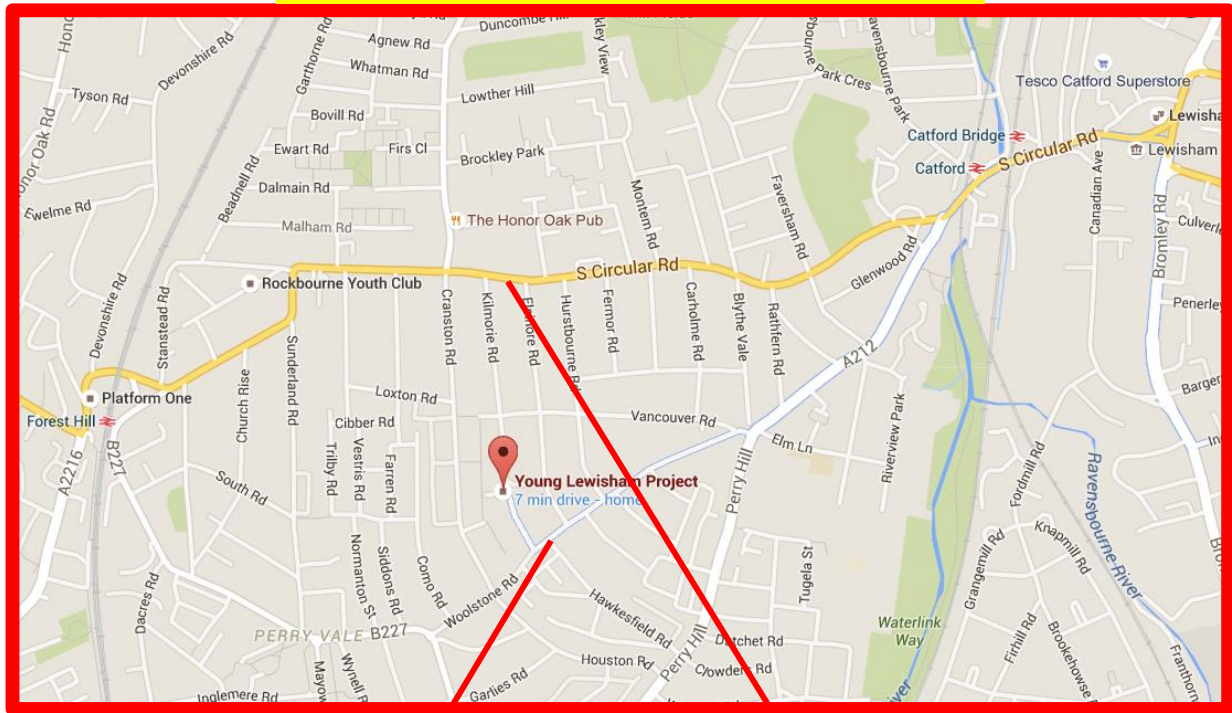

Study Club

Young Lewisham Project
124 Kilmorie Road
SE23 2SR

Tuesday 6-8pm
Contact:
vs.studentsvoice@lewisham.gov.uk
for more information
Or call 07784490166

How to get there:

75 bus stop

185, 171 bus stop