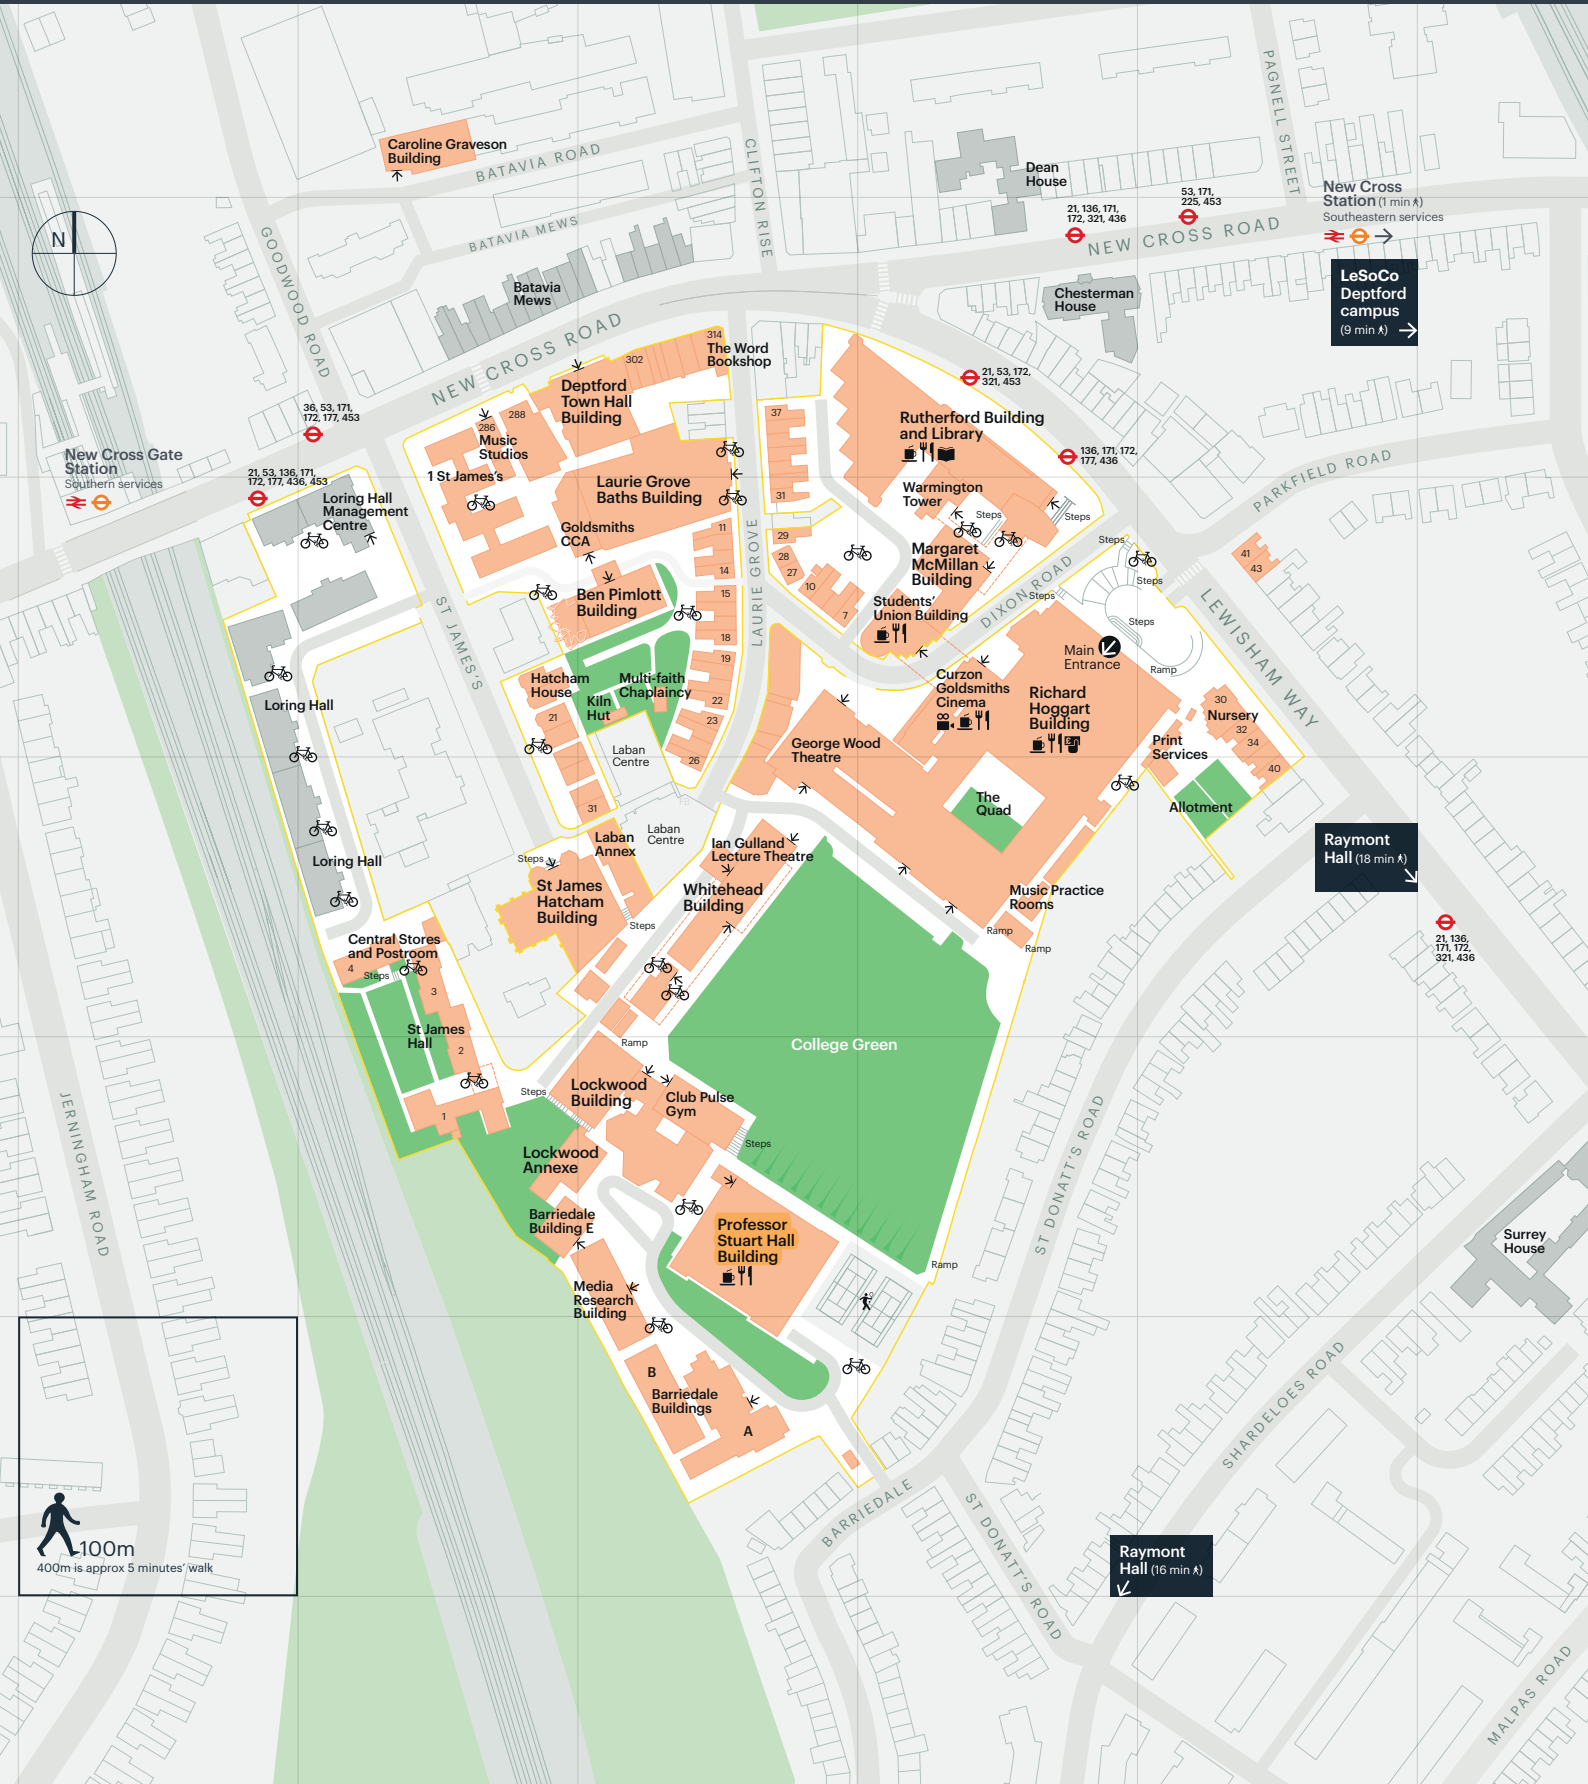

## Campus map

Goldsmiths, University of London  
New Cross  
London SE14 6NW

Tel 020 7919 7171  
gold.ac.uk

New Cross Station (1 min A)  
Southeastern services

LeSoCo Deptford campus (9 min A)

Raymont Hall (18 min A)

21, 136, 171, 172, 321, 436

Raymont Hall (16 min A)

Surrey House